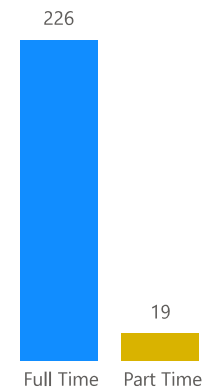

Enrollment by Site Code

Enrollment by Academic Status

Enrollment by US Citizenship

**DOMESTIC COLLEGE** COMPUTER SCIENCE ENROLLMENT: **245** students for WINTER 2026 term.

Enrollment by Gender

Enrollment by Degree Major

Enrollment by New/Continuing Student

ENROLLMENT by Ethnicity

Ethnicity	CSC	Total
Asian	227	227
Black or African American	2	2
Hispanic or Latino	5	5
White	11	11
<b>Total</b>	<b>245</b>	<b>245</b>

Enrollment by Citizenship Status

Enrollment by Academic Status

Enrollment by Location

**DOMESTIC & GLOBAL COLLEGE** COUNSELING PSYCHOLOGY ENROLLMENT: **71** students for WINTER 2026 term.

Enrollment by Gender

Enrollment by Degree Major

Enrollment by New/Continuing Student and Degree Major