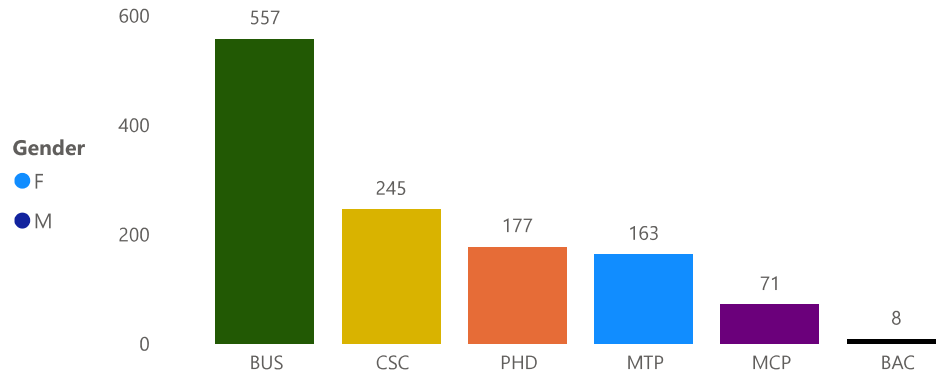

# WINTER DASHBOARD

2026

Sofia University  
Winter enrollment dashboard

WINTER 2026 TOTAL ENROLLMENT: **1,221** Students. This is a **2.61%** increase from Winter 2025

Enrollment by Gender

Enrollment by Department

Enrollment by Academic Status

Enrollment by Ethnicity

Ethnicity	BAC	BUS	CSC	MCP	MTP	PHD	Total
Asian	1	522	227	25	85	103	963
White	4	23	11	36	66	56	196
Hispanic or Latino	2	7	5	8	7	7	36
Black or African American	1	5	2	1	1	4	14
Two or more races				1	4	4	9
American Indian, Alaska Native						1	1
Hawaiian or Pacific Islander						1	1
Unknown						1	1
<b>Total</b>	<b>8</b>	<b>557</b>	<b>245</b>	<b>71</b>	<b>163</b>	<b>177</b>	<b>1221</b>

WINTER 2026 DOMESTIC CAMPUS ENROLLMENT: **909** domestic students make up **74%** of Sofia University total enrollment.

Enrollment by Gender

Enrollment by Department

Enrollment by Academic Status

Enrollment by Ethnicity