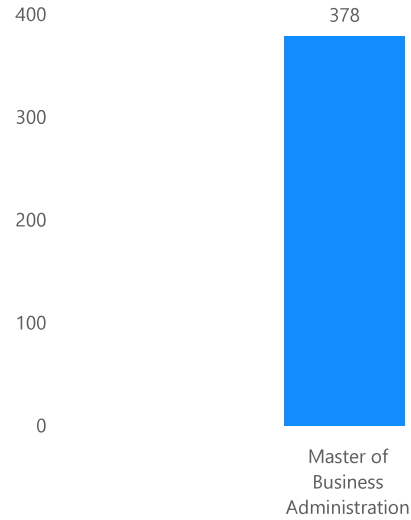

Enrollment by Gender

Gender  
● F  
● M

Enrollment by Degree Major

Enrollment by Academic Status and Degree Major

Enrollment by Ethnicity		
Ethnicity	BUS	Total
Asian	385	385
Black or African American	5	5
Hispanic or Latino	6	6
White	21	21
<b>Total</b>	<b>417</b>	<b>417</b>

Enrollment by Site Code

Enrollment by US Citizenship

Enrollment by New/Continuing Student

**GLOBAL COLLEGE BUSINESS DEPT ENROLLMENT: 120** students for Winter 2026 term.

Enrollment by Gender

Enrollment by Site

Enrollment by Academic Status and Degree Major

Enrollment by Degree Major

Enrollment by Citizenship Country

Enrollment by New/Continuing Student

ENROLLMENT by Ethnicity		
Ethnicity	BUS	Total
Asian	120	120
<b>Total</b>	<b>120</b>	<b>120</b>

**DOMESTIC COLLEGE** MBA ENROLLMENT: **378** students for WINTER 2026 term.

Enrollment by Gender

Enrollment by Degree Major

Enrollment by New/Continuing Student

ENROLLMENT by Ethnicity

Ethnicity	Master of Business Administration	Total
Asian	352	352
Black or African American	4	4
Hispanic or Latino	6	6
White	16	16
<b>Total</b>	<b>378</b>	<b>378</b>