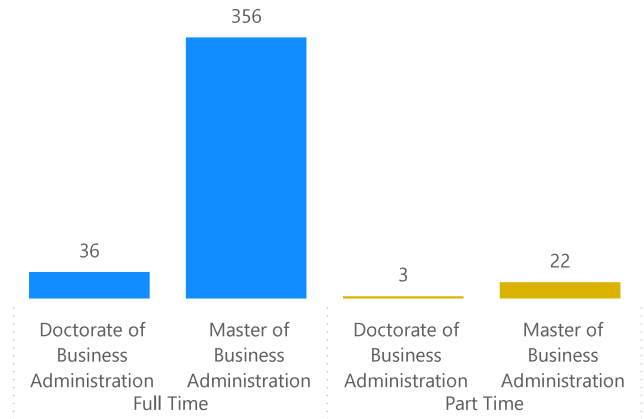

Enrollment by Citizenship Country

Enrollment by Ethnicity

Ethnicity	BAC	Total
Asian	1	1
Black or African American	1	1
Hispanic or Latino	2	2
White	4	4
<b>Total</b>	<b>8</b>	<b>8</b>

**DOMESTIC COLLEGE BUSINESS DEPT ENROLLMENT: 417** students for Winter 2026 term.

Enrollment by Gender

Gender  
● F  
● M

Enrollment by Degree Major

Enrollment by Academic Status and Degree Major

Enrollment by Ethnicity		
Ethnicity	BUS	Total
Asian	385	385
Black or African American	5	5
Hispanic or Latino	6	6
White	21	21
<b>Total</b>	<b>417</b>	<b>417</b>