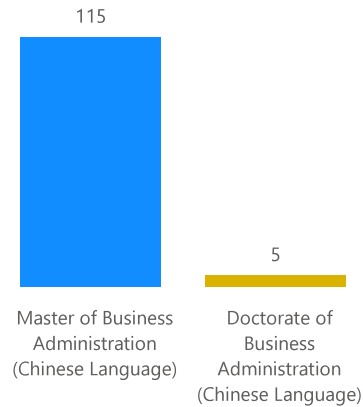

Enrollment by Site Code

Enrollment by US Citizenship

Enrollment by New/Continuing Student

**GLOBAL COLLEGE BUSINESS DEPT ENROLLMENT: 120** students for Winter 2026 term.

Enrollment by Gender

Enrollment by Site

Enrollment by Academic Status and Degree Major

Enrollment by Degree Major

Enrollment by Citizenship Country

Enrollment by New/Continuing Student

ENROLLMENT by Ethnicity		
Ethnicity	BUS	Total
Asian	120	120
<b>Total</b>	<b>120</b>	<b>120</b>