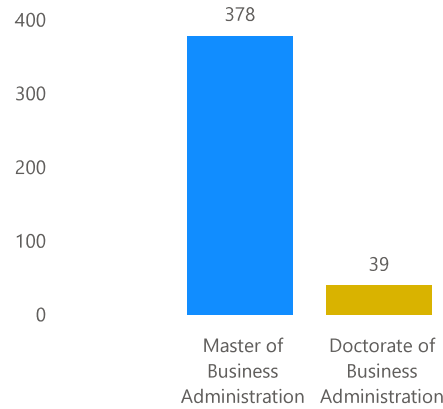

WINTER 2026 BACHELOR OF COMPLETION ENROLLMENT: **8** students make up **less than 1%** of Sofia University total enrollment.

Enrollment by Gender

Enrollment by Department

Enrollment by Academic Status

Enrollment by US Citizenship

Enrollment by Citizenship Country

Enrollment by Ethnicity

Ethnicity	BAC	Total
Asian	1	1
Black or African American	1	1
Hispanic or Latino	2	2
White	4	4
<b>Total</b>	<b>8</b>	<b>8</b>

**DOMESTIC COLLEGE BUSINESS DEPT ENROLLMENT: 417** students for Winter 2026 term.

Enrollment by Gender

Gender  
● F  
● M

Enrollment by Degree Major

Enrollment by Academic Status and Degree Major

Enrollment by Ethnicity		
Ethnicity	BUS	Total
Asian	385	385
Black or African American	5	5
Hispanic or Latino	6	6
White	21	21
<b>Total</b>	<b>417</b>	<b>417</b>