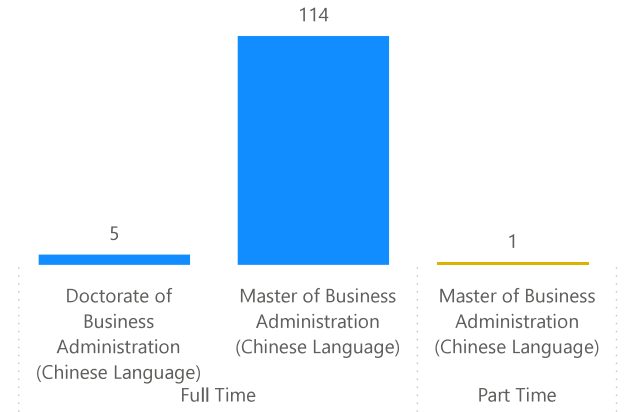

Enrollment by Site Code

Enrollment by US Citizenship

Enrollment by New/Continuing Student

**GLOBAL COLLEGE BUSINESS DEPT ENROLLMENT: 120** students for Winter 2026 term.

Enrollment by Gender

Enrollment by Site

Enrollment by Academic Status and Degree Major

Enrollment by Degree Major

Enrollment by Citizenship Country

Enrollment by New/Continuing Student

ENROLLMENT by Ethnicity		
Ethnicity	BUS	Total
Asian	120	120
<b>Total</b>	<b>120</b>	<b>120</b>