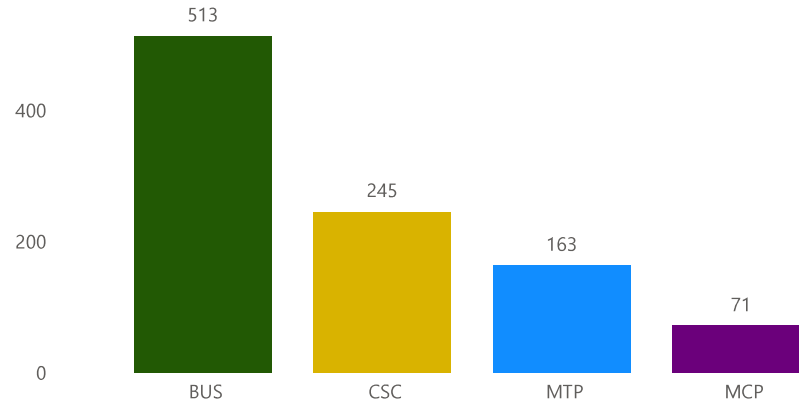

WINTER 2026 GLOBAL CAMPUS ENROLLMENT: **312** global students make up **26%** of Sofia University total enrollment.

Enrollment by Gender

Enrollment by Department

Enrollment by Academic Status

Enrollment by Ethnicity

Ethnicity	BUS	MCP	MTP	PHD	Total
Asian	120	18	82	91	<b>311</b>
Unknown				1	<b>1</b>
<b>Total</b>	<b>120</b>	<b>18</b>	<b>82</b>	<b>92</b>	<b>312</b>

Enrollment by Citizenship Country

Enrollment by Location

WINTER 2026 GRADUATE ENROLLMENT: **992** graduate students make up **81%** of Sofia University total enrollment.

Enrollment by Gender

Gender  
 ● F  
 ● M

Enrollment by Department

Enrollment by Academic Status