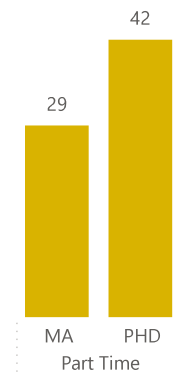

Enrollment by Full Time and Degree

Enrollment by Part Time and Degree

Enrollment by New/Continuing Student

**GLOBAL COLLEGE** TRANSPERSONAL PSYCHOLOGY ENROLLMENT: **174** students for WINTER 2026 term.

Enrollment by Gender

Enrollment by Location

Enrollment by Degree Major

Enrollment by Ethnicity

Ethnicity	Doctor of Philosophy in Transpersonal Psychology (Chinese Language)	M.A. in Transpersonal Psychology (Chinese Language)	M.A. in Transpersonal Psychology (Korean Language)	Total
Unknown	1			1
Asian	91	71	11	173
<b>Total</b>	<b>92</b>	<b>71</b>	<b>11</b>	<b>174</b>

Enrollment by Full Time and Degree

Enrollment by Part Time and Degree

Enrollment by New/Continuing Student

**WINTER DASHBOARD 2026**