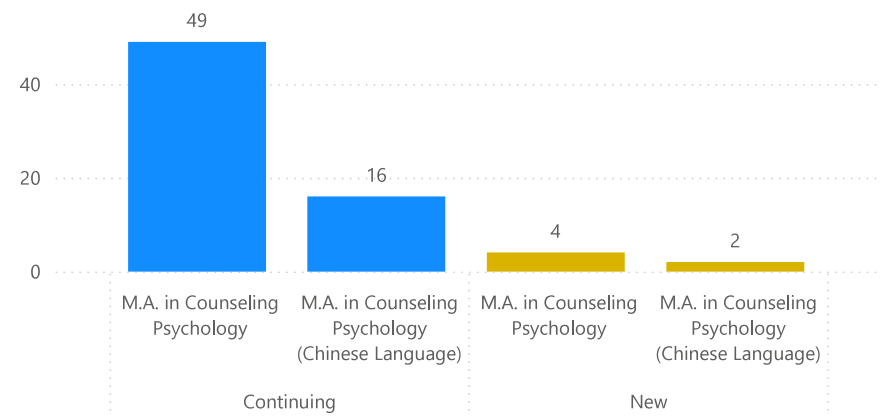

Enrollment by Academic Status

Enrollment by Location

**DOMESTIC & GLOBAL COLLEGE** COUNSELING PSYCHOLOGY ENROLLMENT: **71** students for WINTER 2026 term.

Enrollment by Gender

Enrollment by Degree Major

Enrollment by New/Continuing Student and Degree Major