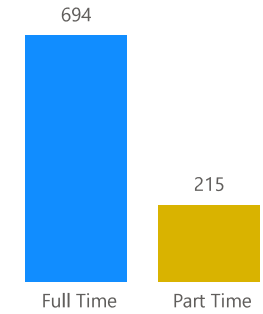

# WINTER DASHBOARD

2026

Sofia University  
Winter enrollment dashboard

WINTER 2026 TOTAL ENROLLMENT: **1,221** Students. This is a **2.61%** increase from Winter 2025

Enrollment by Gender

Enrollment by Department

Enrollment by Academic Status

Enrollment by Ethnicity

Ethnicity	BAC	BUS	CSC	MCP	MTP	PHD	Total
Asian	1	522	227	25	85	103	963
White	4	23	11	36	66	56	196
Hispanic or Latino	2	7	5	8	7	7	36
Black or African American	1	5	2	1	1	4	14
Two or more races				1	4	4	9
American Indian, Alaska Native						1	1
Hawaiian or Pacific Islander						1	1
Unknown						1	1
<b>Total</b>	<b>8</b>	<b>557</b>	<b>245</b>	<b>71</b>	<b>163</b>	<b>177</b>	<b>1221</b>

WINTER 2026 DOMESTIC CAMPUS ENROLLMENT: **909** domestic students make up **74%** of Sofia University total enrollment.

Enrollment by Gender

Enrollment by Department

Enrollment by Academic Status

Enrollment by Ethnicity