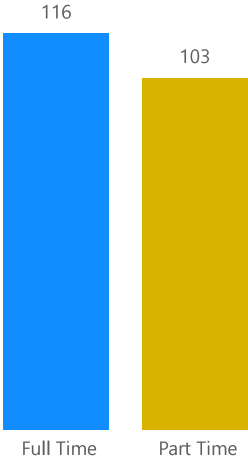

ENROLLMENT by Ethnicity					
Ethnicity	BUS	CSC	MCP	MTP	Total
Asian	484	227	25	85	<b>821</b>
Black or African American	4	2	1	1	<b>8</b>
Hispanic or Latino	7	5	8	7	<b>27</b>
Two or more races			1	4	<b>5</b>
White	18	11	36	66	<b>131</b>
<b>Total</b>	<b>513</b>	<b>245</b>	<b>71</b>	<b>163</b>	<b>992</b>

WINTER 2026 DOCTORATE ENROLLMENT: **219** doctorate students make up **18%** of Sofia University total enrollment.

Enrollment by Gender

Enrollment by Department

Enrollment by Academic Status

Enrollment by Ethnicity

Ethnicity	BUS	PHD	Total
American Indian, Alaska Native		1	1
Asian	38	103	141
Black or African American	1	4	5
Hawaiian or Pacific Islander		1	1
Hispanic or Latino		7	7
Two or more races		4	4
Unknown		1	1
White	5	54	59
<b>Total</b>	<b>44</b>	<b>175</b>	<b>219</b>

WINTER 2026 BACHELOR OF COMPLETION ENROLLMENT: **8** students make up **less than 1%** of Sofia University total enrollment.

Enrollment by Gender

Enrollment by Department

Enrollment by Academic Status

Enrollment by US Citizenship