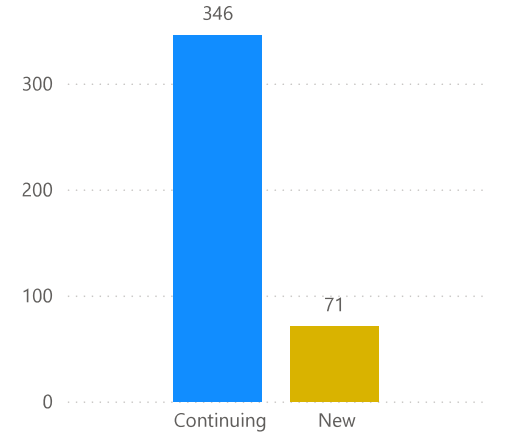

WINTER 2026 BACHELOR OF COMPLETION ENROLLMENT: **8** students make up **less than 1%** of Sofia University total enrollment.

Enrollment by Gender

Enrollment by Department

Enrollment by Academic Status

Enrollment by US Citizenship

Enrollment by Citizenship Country

Enrollment by Ethnicity

Ethnicity	BAC	Total
Asian	1	1
Black or African American	1	1
Hispanic or Latino	2	2
White	4	4
<b>Total</b>	<b>8</b>	<b>8</b>

**DOMESTIC COLLEGE BUSINESS DEPT ENROLLMENT: 417** students for Winter 2026 term.

Enrollment by Gender

Gender  
● F  
● M

Enrollment by Degree Major

Enrollment by Academic Status and Degree Major

Enrollment by Ethnicity		
Ethnicity	BUS	Total
Asian	385	385
Black or African American	5	5
Hispanic or Latino	6	6
White	21	21
<b>Total</b>	<b>417</b>	<b>417</b>

Enrollment by Site Code

Enrollment by US Citizenship

Enrollment by New/Continuing Student

**GLOBAL COLLEGE BUSINESS DEPT ENROLLMENT: 120** students for Winter 2026 term.

Enrollment by Gender

Enrollment by Site