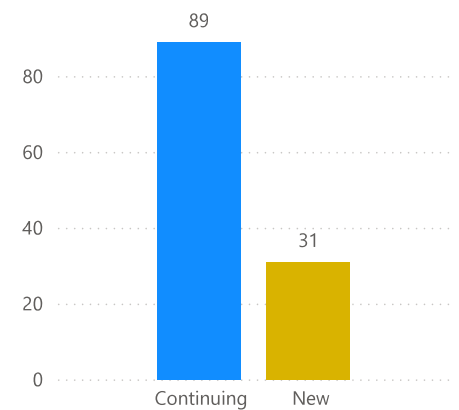

Enrollment by Gender

Gender  
● F  
● M

Enrollment by Degree Major

Enrollment by Academic Status and Degree Major

Enrollment by Ethnicity		
Ethnicity	BUS	Total
Asian	385	385
Black or African American	5	5
Hispanic or Latino	6	6
White	21	21
<b>Total</b>	<b>417</b>	<b>417</b>

Enrollment by Site Code

Enrollment by US Citizenship

Enrollment by New/Continuing Student

**GLOBAL COLLEGE BUSINESS DEPT ENROLLMENT: 120** students for Winter 2026 term.

Enrollment by Gender

Enrollment by Site

Enrollment by Academic Status and Degree Major

Enrollment by Degree Major

Enrollment by Citizenship Country

Enrollment by New/Continuing Student

ENROLLMENT by Ethnicity		
Ethnicity	BUS	Total
Asian	120	120
<b>Total</b>	<b>120</b>	<b>120</b>

**DOMESTIC COLLEGE** MBA ENROLLMENT: **378** students for WINTER 2026 term.

Enrollment by Gender

Enrollment by Degree Major

Enrollment by New/Continuing Student

ENROLLMENT by Ethnicity

Ethnicity	Master of Business Administration	Total
Asian	352	352
Black or African American	4	4
Hispanic or Latino	6	6
White	16	16
<b>Total</b>	<b>378</b>	<b>378</b>