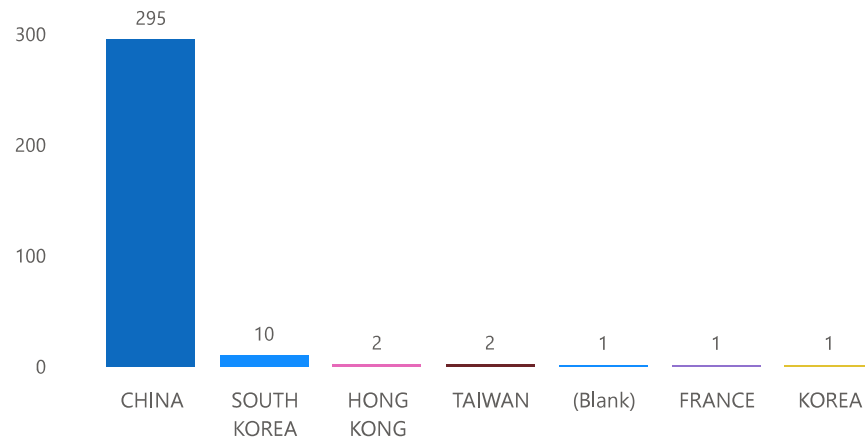

Ethnicity	BUS	MCP	MTP	PHD	Total
Asian	120	18	82	91	311
Unknown				1	1
Total	120	18	82	92	312

Enrollment by Citizenship Country