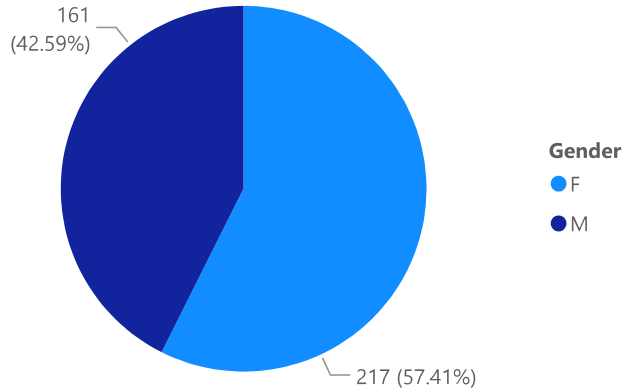

DOMESTIC COLLEGE MBA ENROLLMENT: **378** students for WINTER 2026 term.

Enrollment by Gender