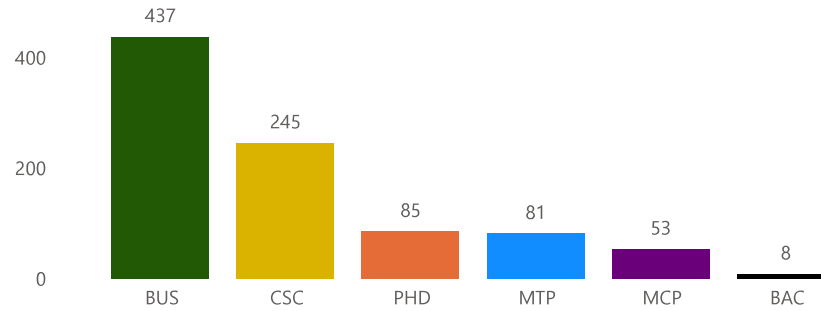

# WINTER DASHBOARD

2026

Sofia University  
Winter enrollment dashboard

WINTER 2026 TOTAL ENROLLMENT: **1,221** Students. This is a **2.61%** increase from Winter 2025

Enrollment by Gender

Enrollment by Department

Enrollment by Academic Status

Enrollment by Ethnicity

Ethnicity	BAC	BUS	CSC	MCP	MTP	PHD	Total
Asian	1	522	227	25	85	103	963
White	4	23	11	36	66	56	196
Hispanic or Latino	2	7	5	8	7	7	36
Black or African American	1	5	2	1	1	4	14
Two or more races				1	4	4	9
American Indian, Alaska Native						1	1
Hawaiian or Pacific Islander						1	1
Unknown						1	1
<b>Total</b>	<b>8</b>	<b>557</b>	<b>245</b>	<b>71</b>	<b>163</b>	<b>177</b>	<b>1221</b>

WINTER 2026 DOMESTIC CAMPUS ENROLLMENT: **909** domestic students make up **74%** of Sofia University total enrollment.

Enrollment by Gender

Enrollment by Department

Enrollment by Academic Status

Enrollment by Ethnicity