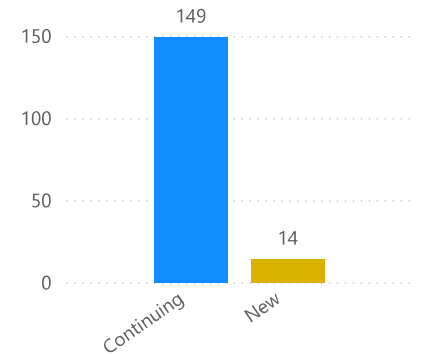

ENROLLMENT by Ethnicity

Ethnicity	MCP	Total
Asian	25	25
Black or African American	1	1
Hispanic or Latino	8	8
Two or more races	1	1
White	36	36
<b>Total</b>	<b>71</b>	<b>71</b>

Enrollment by Location

Enrollment by Academic Status and Degree Major

**DOMESTIC COLLEGE** TRANSPERSONAL PSYCHOLOGY ENROLLMENT: **163** students for WINTER 2026 term.

Enrollment by Gender

Enrollment by Citizenship Status

Enrollment by Degree Major

Enrollment by Ethnicity

Ethnicity	Doctor of Philosophy in Transpersonal Psychology	M.A. in Transpersonal Psychology	Total
White	54	65	119
Asian	12	3	15
Hispanic or Latino	7	7	14
Two or more races	4	4	8
Black or African American	4	1	5
American Indian, Alaska Native	1		1
Hawaiian or Pacific Islander	1		1
<b>Total</b>	<b>83</b>	<b>80</b>	<b>163</b>

Enrollment by Full Time and Degree

Enrollment by Part Time and Degree

Enrollment by New/Continuing Student

**GLOBAL COLLEGE** TRANSPERSONAL PSYCHOLOGY ENROLLMENT: **174** students for WINTER 2026 term.

Enrollment by Gender