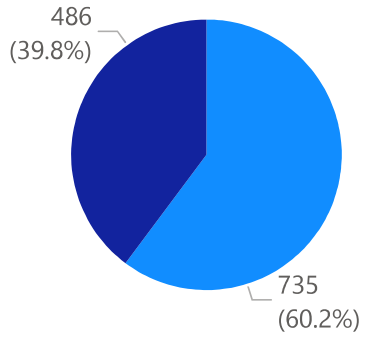

# WINTER DASHBOARD

2026

Sofia University  
Winter enrollment dashboard

WINTER 2026 TOTAL ENROLLMENT: **1,221** Students. This is a **2.61%** increase from Winter 2025

Enrollment by Gender

Enrollment by Department

Enrollment by Academic Status

Enrollment by Ethnicity

Ethnicity	BAC	BUS	CSC	MCP	MTP	PHD	Total
Asian	1	522	227	25	85	103	963
White	4	23	11	36	66	56	196
Hispanic or Latino	2	7	5	8	7	7	36
Black or African American	1	5	2	1	1	4	14
Two or more races				1	4	4	9
American Indian, Alaska Native						1	1
Hawaiian or Pacific Islander						1	1
Unknown						1	1
<b>Total</b>	<b>8</b>	<b>557</b>	<b>245</b>	<b>71</b>	<b>163</b>	<b>177</b>	<b>1221</b>