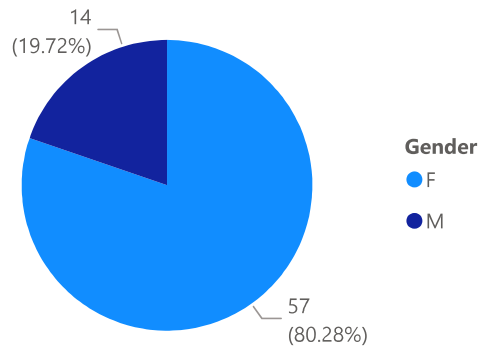

Enrollment by New/Continuing Student

ENROLLMENT by Ethnicity

Ethnicity	CSC	Total
Asian	227	227
Black or African American	2	2
Hispanic or Latino	5	5
White	11	11
<b>Total</b>	<b>245</b>	<b>245</b>

Enrollment by Citizenship Status

Enrollment by Academic Status

Enrollment by Location

**DOMESTIC & GLOBAL COLLEGE** COUNSELING PSYCHOLOGY ENROLLMENT: **71** students for WINTER 2026 term.

Enrollment by Gender

Enrollment by Degree Major

Enrollment by New/Continuing Student and Degree Major

ENROLLMENT by Ethnicity

Ethnicity	MCP	Total
Asian	25	25
Black or African American	1	1
Hispanic or Latino	8	8
Two or more races	1	1
White	36	36
<b>Total</b>	<b>71</b>	<b>71</b>

Enrollment by Location

Enrollment by Academic Status and Degree Major