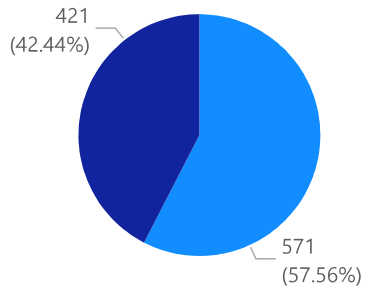

WINTER 2026 GLOBAL CAMPUS ENROLLMENT: **312** global students make up **26%** of Sofia University total enrollment.

Enrollment by Gender

Enrollment by Department

Enrollment by Academic Status

Enrollment by Ethnicity

Ethnicity	BUS	MCP	MTP	PHD	Total
Asian	120	18	82	91	<b>311</b>
Unknown				1	<b>1</b>
<b>Total</b>	<b>120</b>	<b>18</b>	<b>82</b>	<b>92</b>	<b>312</b>

Enrollment by Citizenship Country

Enrollment by Location

WINTER 2026 GRADUATE ENROLLMENT: **992** graduate students make up **81%** of Sofia University total enrollment.

Enrollment by Gender

Gender  
 ● F  
 ● M

Enrollment by Department

Enrollment by Academic Status