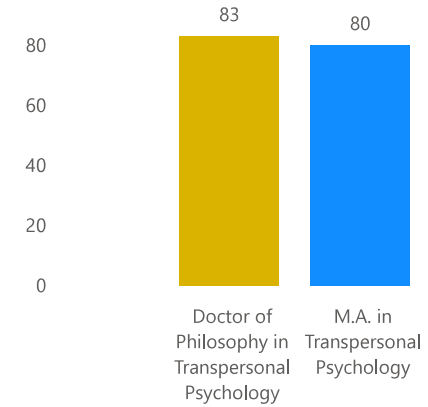

**DOMESTIC COLLEGE** TRANSPERSONAL PSYCHOLOGY ENROLLMENT: **163** students for WINTER 2026 term.

Enrollment by Gender

Enrollment by Citizenship Status

Enrollment by Degree Major

Enrollment by Ethnicity

Ethnicity	Doctor of Philosophy in Transpersonal Psychology	M.A. in Transpersonal Psychology	Total
White	54	65	119
Asian	12	3	15
Hispanic or Latino	7	7	14
Two or more races	4	4	8
Black or African American	4	1	5
American Indian, Alaska Native	1		1
Hawaiian or Pacific Islander	1		1
<b>Total</b>	<b>83</b>	<b>80</b>	<b>163</b>