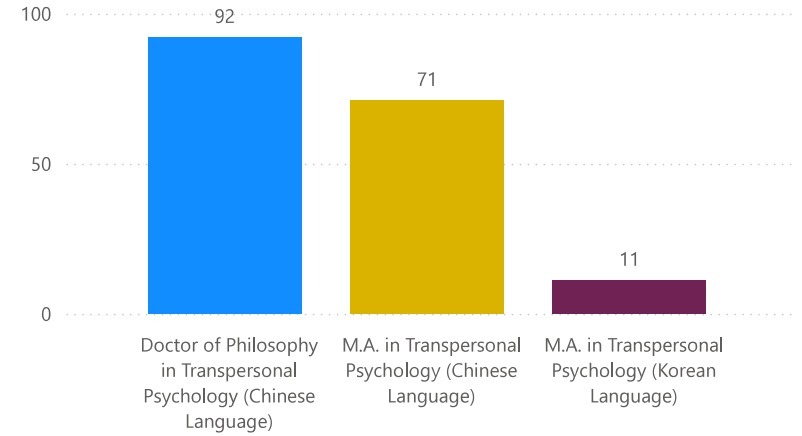

Enrollment by Degree Major