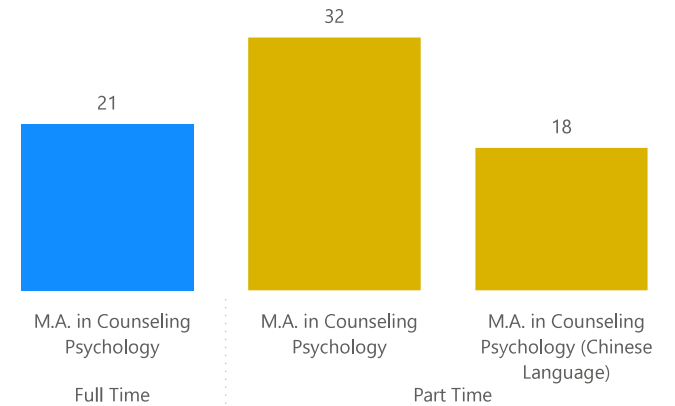

Enrollment by Academic Status and Degree Major