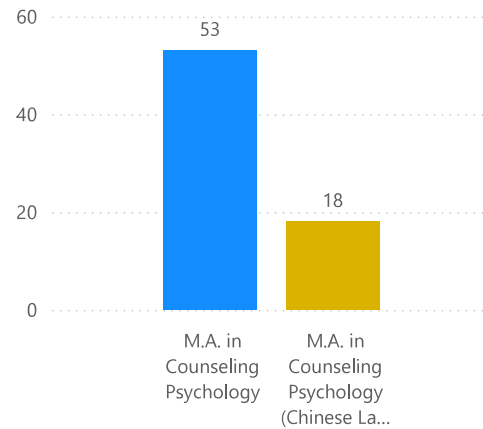

Enrollment by Academic Status

Enrollment by Location

**DOMESTIC & GLOBAL COLLEGE** COUNSELING PSYCHOLOGY ENROLLMENT: **71** students for WINTER 2026 term.

Enrollment by Gender

Enrollment by Degree Major

Enrollment by New/Continuing Student and Degree Major