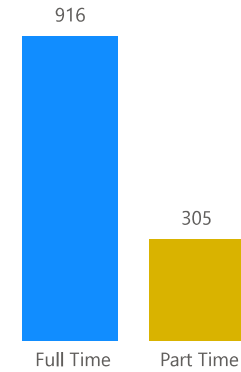

# WINTER DASHBOARD

2026

Sofia University  
Winter enrollment dashboard

WINTER 2026 TOTAL ENROLLMENT: **1,221** Students. This is a **2.61%** increase from Winter 2025

Enrollment by Gender

Enrollment by Department

Enrollment by Academic Status

Enrollment by Ethnicity

Ethnicity	BAC	BUS	CSC	MCP	MTP	PHD	Total
Asian	1	522	227	25	85	103	963
White	4	23	11	36	66	56	196
Hispanic or Latino	2	7	5	8	7	7	36
Black or African American	1	5	2	1	1	4	14
Two or more races				1	4	4	9
American Indian, Alaska Native						1	1
Hawaiian or Pacific Islander						1	1
Unknown						1	1
<b>Total</b>	<b>8</b>	<b>557</b>	<b>245</b>	<b>71</b>	<b>163</b>	<b>177</b>	<b>1221</b>