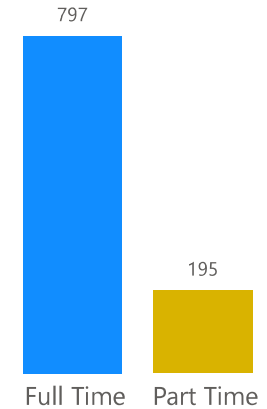

Ethnicity	BUS	MCP	MTP	PHD	Total
Asian	120	18	82	91	<b>311</b>
Unknown				1	<b>1</b>
<b>Total</b>	<b>120</b>	<b>18</b>	<b>82</b>	<b>92</b>	<b>312</b>

Enrollment by Citizenship Country

Enrollment by Location

WINTER 2026 GRADUATE ENROLLMENT: **992** graduate students make up **81%** of Sofia University total enrollment.

Enrollment by Gender

Gender  
 ● F  
 ● M

Enrollment by Department

Enrollment by Academic Status

ENROLLMENT by Ethnicity					
Ethnicity	BUS	CSC	MCP	MTP	Total
Asian	484	227	25	85	<b>821</b>
Black or African American	4	2	1	1	<b>8</b>
Hispanic or Latino	7	5	8	7	<b>27</b>
Two or more races			1	4	<b>5</b>
White	18	11	36	66	<b>131</b>
<b>Total</b>	<b>513</b>	<b>245</b>	<b>71</b>	<b>163</b>	<b>992</b>