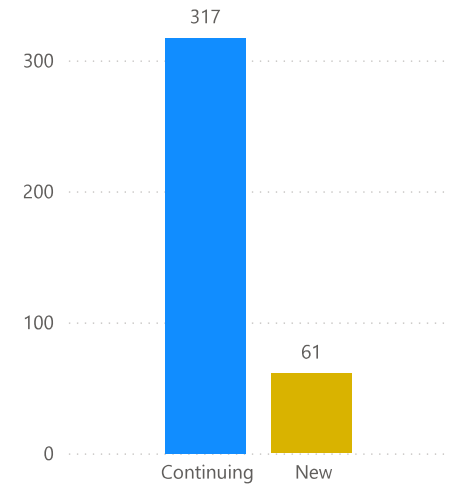

Enrollment by Academic Status and Degree Major

Enrollment by Degree Major

Enrollment by Citizenship Country

Enrollment by New/Continuing Student

ENROLLMENT by Ethnicity		
Ethnicity	BUS	Total
Asian	120	120
<b>Total</b>	<b>120</b>	<b>120</b>

**DOMESTIC COLLEGE** MBA ENROLLMENT: **378** students for WINTER 2026 term.

Enrollment by Gender

Enrollment by Degree Major

Enrollment by New/Continuing Student

ENROLLMENT by Ethnicity

Ethnicity	Master of Business Administration	Total
Asian	352	352
Black or African American	4	4
Hispanic or Latino	6	6
White	16	16
<b>Total</b>	<b>378</b>	<b>378</b>

Enrollment by Site Code

Enrollment by Academic Status

Enrollment by US Citizenship

**DOMESTIC COLLEGE** COMPUTER SCIENCE ENROLLMENT: **245** students for WINTER 2026 term.

Enrollment by Gender

Enrollment by Degree Major