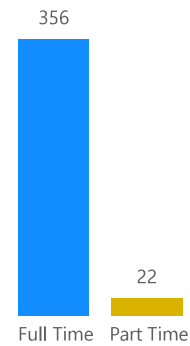

Enrollment by Academic Status and Degree Major

Enrollment by Degree Major

Enrollment by Citizenship Country

Enrollment by New/Continuing Student

ENROLLMENT by Ethnicity		
Ethnicity	BUS	Total
Asian	120	120
<b>Total</b>	<b>120</b>	<b>120</b>

**DOMESTIC COLLEGE** MBA ENROLLMENT: **378** students for WINTER 2026 term.

Enrollment by Gender

Enrollment by Degree Major

Enrollment by New/Continuing Student

ENROLLMENT by Ethnicity

Ethnicity	Master of Business Administration	Total
Asian	352	352
Black or African American	4	4
Hispanic or Latino	6	6
White	16	16
<b>Total</b>	<b>378</b>	<b>378</b>

Enrollment by Site Code

Enrollment by Academic Status

Enrollment by US Citizenship

**DOMESTIC COLLEGE** COMPUTER SCIENCE ENROLLMENT: **245** students for WINTER 2026 term.

Enrollment by Gender

Enrollment by Degree Major