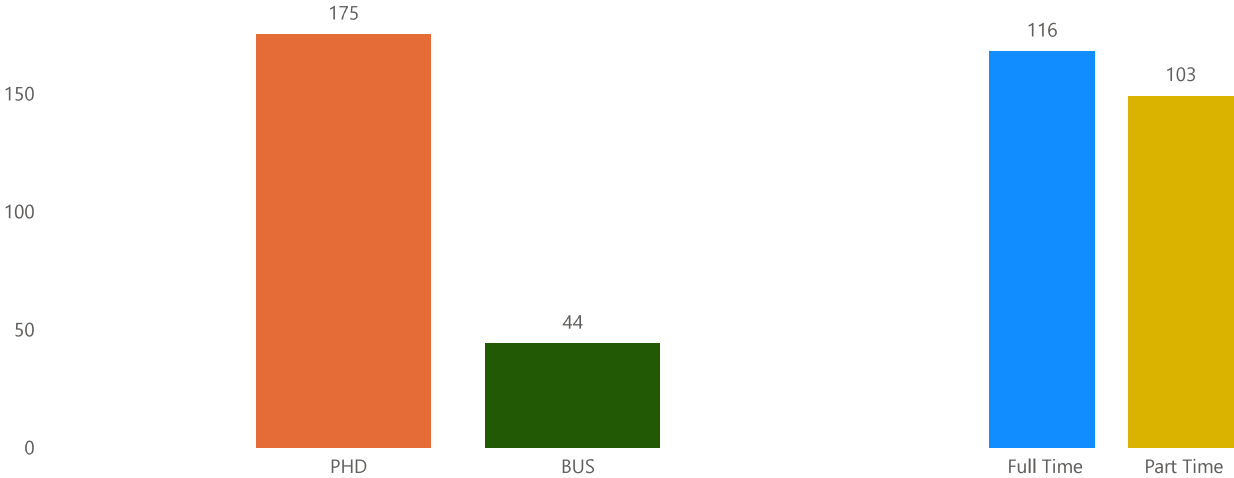

Enrollment by Department

Enrollment by Ethnicity

Enrollment by Academic Status