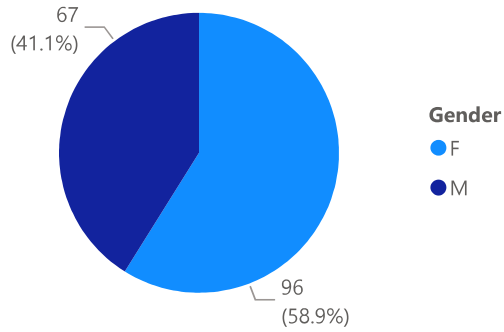

Enrollment by Academic Status

Enrollment by Location

**DOMESTIC & GLOBAL COLLEGE** COUNSELING PSYCHOLOGY ENROLLMENT: **71** students for WINTER 2026 term.

Enrollment by Gender

Enrollment by Degree Major

Enrollment by New/Continuing Student and Degree Major

ENROLLMENT by Ethnicity

Ethnicity	MCP	Total
Asian	25	25
Black or African American	1	1
Hispanic or Latino	8	8
Two or more races	1	1
White	36	36
<b>Total</b>	<b>71</b>	<b>71</b>

Enrollment by Location

Enrollment by Academic Status and Degree Major

**DOMESTIC COLLEGE** TRANSPERSONAL PSYCHOLOGY ENROLLMENT: **163** students for WINTER 2026 term.

Enrollment by Gender

Enrollment by Citizenship Status

Enrollment by Degree Major

Enrollment by Ethnicity

Ethnicity	Doctor of Philosophy in Transpersonal Psychology	M.A. in Transpersonal Psychology	Total
White	54	65	119
Asian	12	3	15
Hispanic or Latino	7	7	14
Two or more races	4	4	8
Black or African American	4	1	5
American Indian, Alaska Native	1		1
Hawaiian or Pacific Islander	1		1
<b>Total</b>	<b>83</b>	<b>80</b>	<b>163</b>