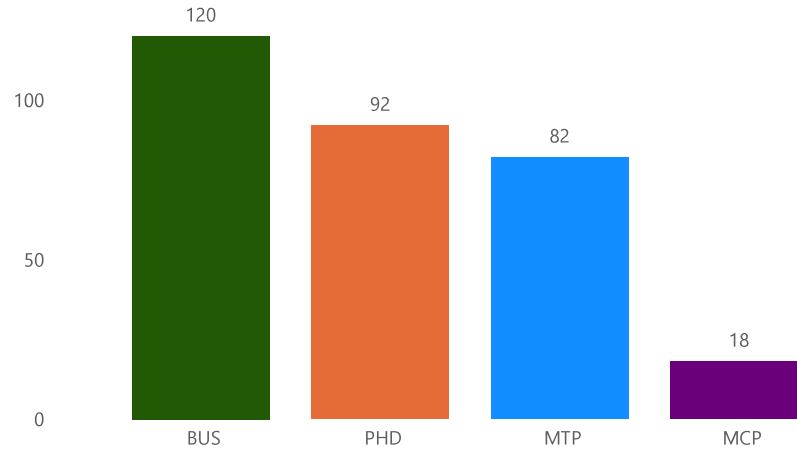

Enrollment by Department