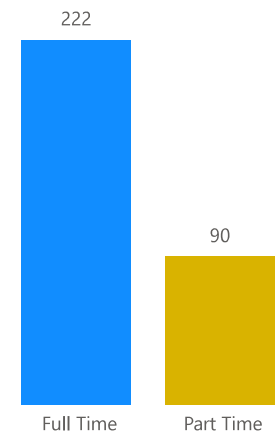

WINTER 2026 GLOBAL CAMPUS ENROLLMENT: **312** global students make up **26%** of Sofia University total enrollment.

Enrollment by Gender

Enrollment by Department

Enrollment by Academic Status

Enrollment by Ethnicity

Ethnicity	BUS	MCP	MTP	PHD	Total
Asian	120	18	82	91	<b>311</b>
Unknown				1	<b>1</b>
<b>Total</b>	<b>120</b>	<b>18</b>	<b>82</b>	<b>92</b>	<b>312</b>

Enrollment by Citizenship Country

Enrollment by Location