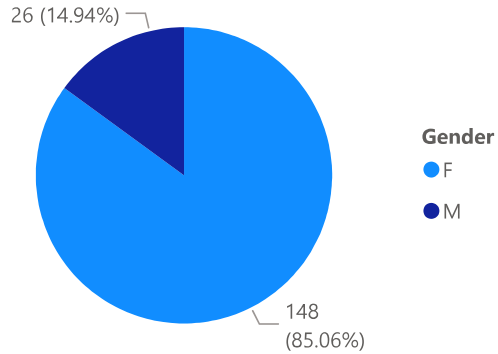

Enrollment by Full Time and Degree

Enrollment by Part Time and Degree

Enrollment by New/Continuing Student

**GLOBAL COLLEGE** TRANSPERSONAL PSYCHOLOGY ENROLLMENT: **174** students for WINTER 2026 term.

Enrollment by Gender