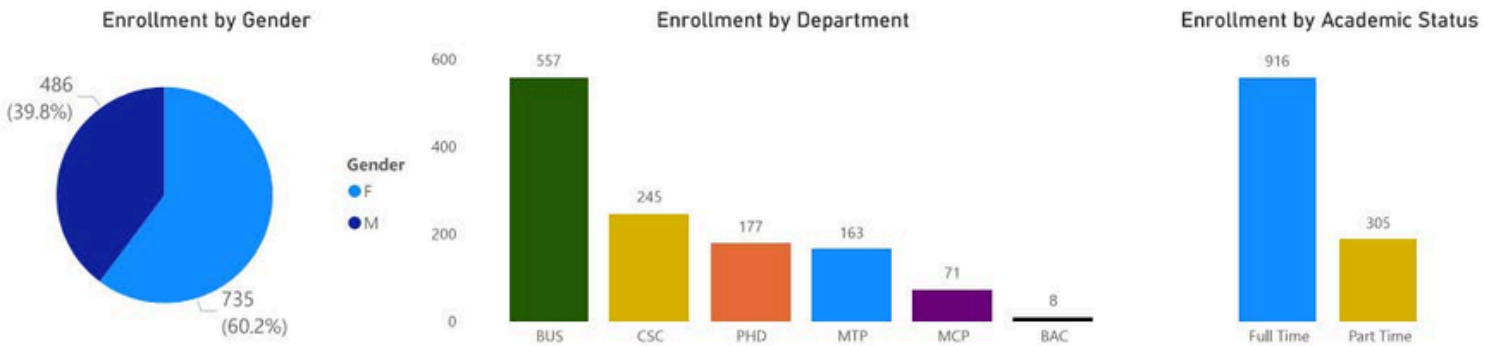

SOFIA UNIVERSITY

COSTA MESA & PALO ALTO

WINTER 2026 QUICK FACTS

www.sofia.edu

WINTER 2026 TOTAL ENROLLMENT: **1,221** Students. This is a **2.61%** increase from Winter 2025

Enrollment by Ethnicity

Ethnicity	BAC	BUS	CSC	MCP	MTP	PHD	Total
Asian	1	522	227	25	85	103	963
White	4	23	11	36	66	56	196
Hispanic or Latino	2	7	5	8	7	7	36
Black or African American	1	5	2	1	1	4	14
Two or more races				1	4	4	9
American Indian, Alaska Native						1	1
Hawaiian or Pacific Islander						1	1
Unknown						1	1
Total	8	557	245	71	163	177	1221

WINTER 2026 DOMESTIC CAMPUS ENROLLMENT: **909** domestic students make up **74%** of Sofia University total enrollment.

Enrollment by Gender

Enrollment by Department

Enrollment by Academic Status

Enrollment by Ethnicity