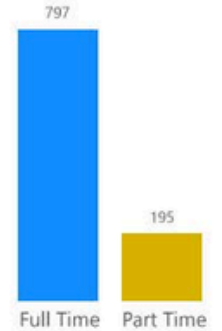

WINTER 2026 GLOBAL CAMPUS ENROLLMENT: **312** global students make up **26%** of Sofia University total enrollment.

Enrollment by Gender

Enrollment by Department

Enrollment by Academic Status

Enrollment by Ethnicity

Ethnicity	BUS	MCP	MTP	PHD	Total
Asian	120	18	82	91	311
Unknown				1	1
Total	120	18	82	92	312

Enrollment by Citizenship Country

Enrollment by Location

WINTER 2026 GRADUATE ENROLLMENT: **992** graduate students make up **81%** of Sofia University total enrollment.

Enrollment by Gender

Enrollment by Department

Enrollment by Academic Status

ENROLLMENT by Ethnicity					
Ethnicity	BUS	CSC	MCP	MTP	Total
Asian	484	227	25	85	821
Black or African American	4	2	1	1	8
Hispanic or Latino	7	5	8	7	27
Two or more races			1	4	5
White	18	11	36	66	131
Total	513	245	71	163	992