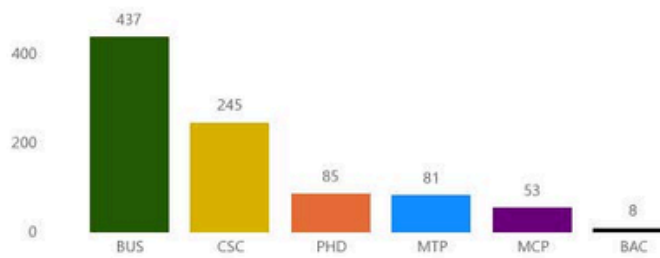

SOFIA UNIVERSITY

COSTA MESA & PALO ALTO

WINTER 2026 QUICK FACTS

www.sofia.edu

WINTER 2026 TOTAL ENROLLMENT: **1,221** Students. This is a **2.61%** increase from Winter 2025

Enrollment by Ethnicity

Ethnicity	BAC	BUS	CSC	MCP	MTP	PHD	Total
Asian	1	522	227	25	85	103	963
White	4	23	11	36	66	56	196
Hispanic or Latino	2	7	5	8	7	7	36
Black or African American	1	5	2	1	1	4	14
Two or more races				1	4	4	9
American Indian, Alaska Native						1	1
Hawaiian or Pacific Islander						1	1
Unknown						1	1
Total	8	557	245	71	163	177	1221

WINTER 2026 DOMESTIC CAMPUS ENROLLMENT: **909** domestic students make up **74%** of Sofia University total enrollment.

Enrollment by Gender

Enrollment by Department

Enrollment by Academic Status

Enrollment by Ethnicity