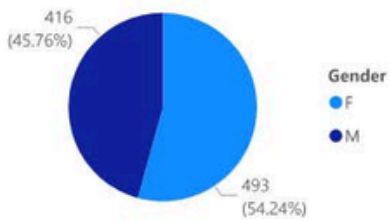

SOFIA UNIVERSITY

COSTA MESA & PALO ALTO

WINTER 2026 QUICK FACTS

www.sofia.edu

WINTER 2026 TOTAL ENROLLMENT: **1,221** Students. This is a **2.61%** increase from Winter 2025

Enrollment by Ethnicity

Ethnicity	BAC	BUS	CSC	MCP	MTP	PHD	Total
Asian	1	522	227	25	85	103	963
White	4	23	11	36	66	56	196
Hispanic or Latino	2	7	5	8	7	7	36
Black or African American	1	5	2	1	1	4	14
Two or more races				1	4	4	9
American Indian, Alaska Native						1	1
Hawaiian or Pacific Islander						1	1
Unknown						1	1
Total	8	557	245	71	163	177	1221

WINTER 2026 DOMESTIC CAMPUS ENROLLMENT: **909** domestic students make up **74%** of Sofia University total enrollment.

Enrollment by Gender

Enrollment by Department

Enrollment by Academic Status

Enrollment by Ethnicity