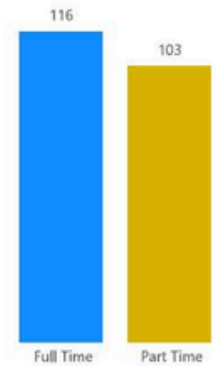

Enrollment by Gender

Enrollment by Department

Enrollment by Academic Status

ENROLLMENT by Ethnicity					
Ethnicity	BUS	CSC	MCP	MTP	Total
Asian	484	227	25	85	821
Black or African American	4	2	1	1	8
Hispanic or Latino	7	5	8	7	27
Two or more races			1	4	5
White	18	11	36	66	131
Total	513	245	71	163	992

WINTER 2026 DOCTORATE ENROLLMENT: **219** doctorate students make up **18%** of Sofia University total enrollment.

Enrollment by Gender

Enrollment by Department

Enrollment by Academic Status

Enrollment by Ethnicity