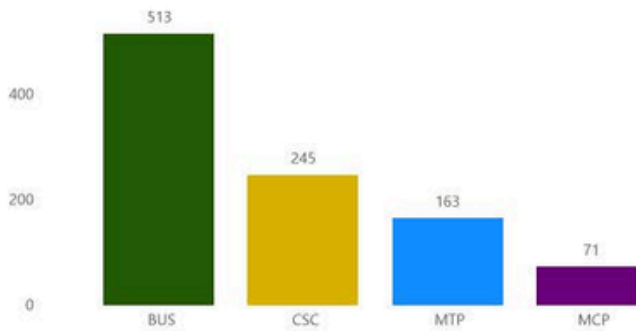

WINTER 2026 GLOBAL CAMPUS ENROLLMENT: **312** global students make up **26%** of Sofia University total enrollment.

Enrollment by Gender

Enrollment by Department

Enrollment by Academic Status

Enrollment by Ethnicity

Ethnicity	BUS	MCP	MTP	PHD	Total
Asian	120	18	82	91	311
Unknown				1	1
Total	120	18	82	92	312

Enrollment by Citizenship Country

Enrollment by Location

WINTER 2026 GRADUATE ENROLLMENT: **992** graduate students make up **81%** of Sofia University total enrollment.

Enrollment by Gender

Enrollment by Department

Enrollment by Academic Status

ENROLLMENT by Ethnicity					
Ethnicity	BUS	CSC	MCP	MTP	Total
Asian	484	227	25	85	821
Black or African American	4	2	1	1	8
Hispanic or Latino	7	5	8	7	27
Two or more races			1	4	5
White	18	11	36	66	131
Total	513	245	71	163	992