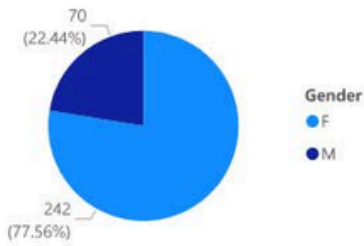

WINTER 2026 GLOBAL CAMPUS ENROLLMENT: **312** global students make up **26%** of Sofia University total enrollment.

Enrollment by Gender