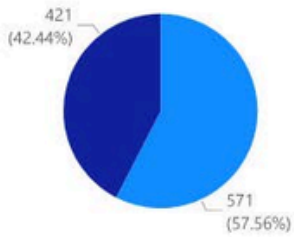

WINTER 2026 GLOBAL CAMPUS ENROLLMENT: **312** global students make up **26%** of Sofia University total enrollment.

Enrollment by Gender

Enrollment by Department

Enrollment by Academic Status

Enrollment by Ethnicity

Ethnicity	BUS	MCP	MTP	PHD	Total
Asian	120	18	82	91	311
Unknown				1	1
Total	120	18	82	92	312

Enrollment by Citizenship Country

Enrollment by Location

WINTER 2026 GRADUATE ENROLLMENT: **992** graduate students make up **81%** of Sofia University total enrollment.

Enrollment by Gender

Enrollment by Department

Enrollment by Academic Status

ENROLLMENT by Ethnicity					
Ethnicity	BUS	CSC	MCP	MTP	Total
Asian	484	227	25	85	821
Black or African American	4	2	1	1	8
Hispanic or Latino	7	5	8	7	27
Two or more races			1	4	5
White	18	11	36	66	131
Total	513	245	71	163	992