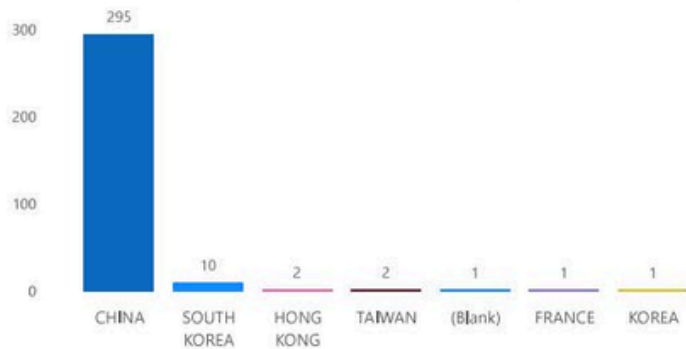

WINTER 2026 GLOBAL CAMPUS ENROLLMENT: **312** global students make up **26%** of Sofia University total enrollment.

Enrollment by Gender

Enrollment by Department

Enrollment by Academic Status

Enrollment by Ethnicity

Ethnicity	BUS	MCP	MTP	PHD	Total
Asian	120	18	82	91	311
Unknown				1	1
Total	120	18	82	92	312

Enrollment by Citizenship Country

Enrollment by Location

WINTER 2026 GRADUATE ENROLLMENT: **992** graduate students make up **81%** of Sofia University total enrollment.