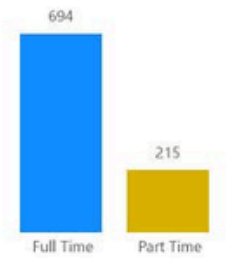

SOFIA UNIVERSITY

COSTA MESA & PALO ALTO

WINTER 2026 QUICK FACTS

www.sofia.edu

WINTER 2026 TOTAL ENROLLMENT: **1,221** Students. This is a **2.61%** increase from Winter 2025

Enrollment by Ethnicity

Ethnicity	BAC	BUS	CSC	MCP	MTP	PHD	Total
Asian	1	522	227	25	85	103	963
White	4	23	11	36	66	56	196
Hispanic or Latino	2	7	5	8	7	7	36
Black or African American	1	5	2	1	1	4	14
Two or more races				1	4	4	9
American Indian, Alaska Native						1	1
Hawaiian or Pacific Islander						1	1
Unknown						1	1
Total	8	557	245	71	163	177	1221

WINTER 2026 DOMESTIC CAMPUS ENROLLMENT: **909** domestic students make up **74%** of Sofia University total enrollment.

Enrollment by Gender

Enrollment by Department

Enrollment by Academic Status

Enrollment by Ethnicity