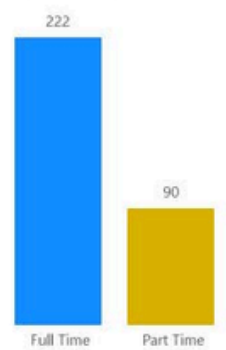

WINTER 2026 GLOBAL CAMPUS ENROLLMENT: **312** global students make up **26%** of Sofia University total enrollment.

Enrollment by Gender

Enrollment by Department

Enrollment by Academic Status

Enrollment by Ethnicity

Ethnicity	BUS	MCP	MTP	PHD	Total
Asian	120	18	82	91	311
Unknown				1	1
Total	120	18	82	92	312

Enrollment by Citizenship Country

Enrollment by Location

WINTER 2026 GRADUATE ENROLLMENT: **992** graduate students make up **81%** of Sofia University total enrollment.