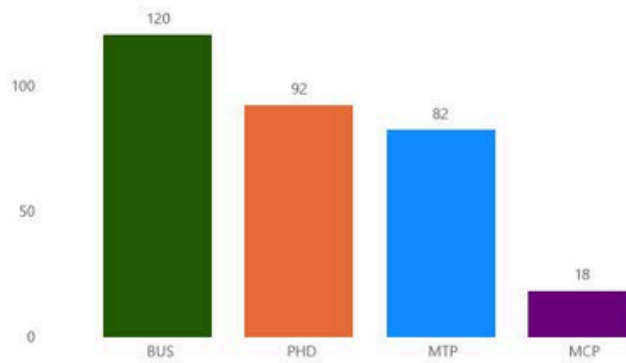

Enrollment by Department