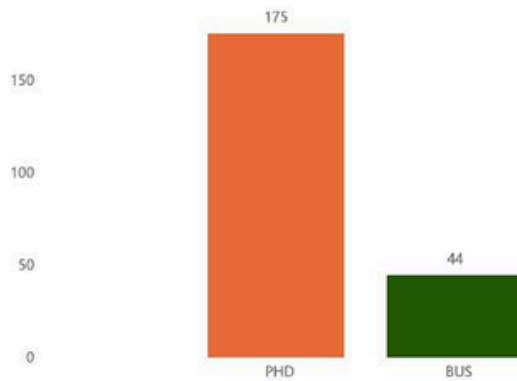

Ethnicity	BUS	MCP	MTP	PHD	Total
Asian	120	18	82	91	311
Unknown				1	1
Total	120	18	82	92	312

Enrollment by Citizenship Country

Enrollment by Location

WINTER 2026 GRADUATE ENROLLMENT: **992** graduate students make up **81%** of Sofia University total enrollment.

Enrollment by Gender

Enrollment by Department

Enrollment by Academic Status

ENROLLMENT by Ethnicity					
Ethnicity	BUS	CSC	MCP	MTP	Total
Asian	484	227	25	85	821
Black or African American	4	2	1	1	8
Hispanic or Latino	7	5	8	7	27
Two or more races			1	4	5
White	18	11	36	66	131
Total	513	245	71	163	992

WINTER 2026 DOCTORATE ENROLLMENT: **219** doctorate students make up **18%** of Sofia University total enrollment.

Enrollment by Gender

Enrollment by Department

Enrollment by Academic Status

Enrollment by Ethnicity