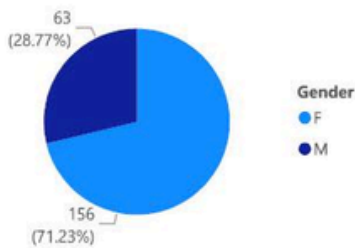

Ethnicity	BUS	MCP	MTP	PHD	Total
Asian	120	18	82	91	311
Unknown				1	1
Total	120	18	82	92	312

Enrollment by Citizenship Country

Enrollment by Location

WINTER 2026 GRADUATE ENROLLMENT: **992** graduate students make up **81%** of Sofia University total enrollment.

Enrollment by Gender

Enrollment by Department

Enrollment by Academic Status

ENROLLMENT by Ethnicity					
Ethnicity	BUS	CSC	MCP	MTP	Total
Asian	484	227	25	85	821
Black or African American	4	2	1	1	8
Hispanic or Latino	7	5	8	7	27
Two or more races			1	4	5
White	18	11	36	66	131
Total	513	245	71	163	992

WINTER 2026 DOCTORATE ENROLLMENT: **219** doctorate students make up **18%** of Sofia University total enrollment.

Enrollment by Gender

Enrollment by Department

Enrollment by Academic Status

Enrollment by Ethnicity