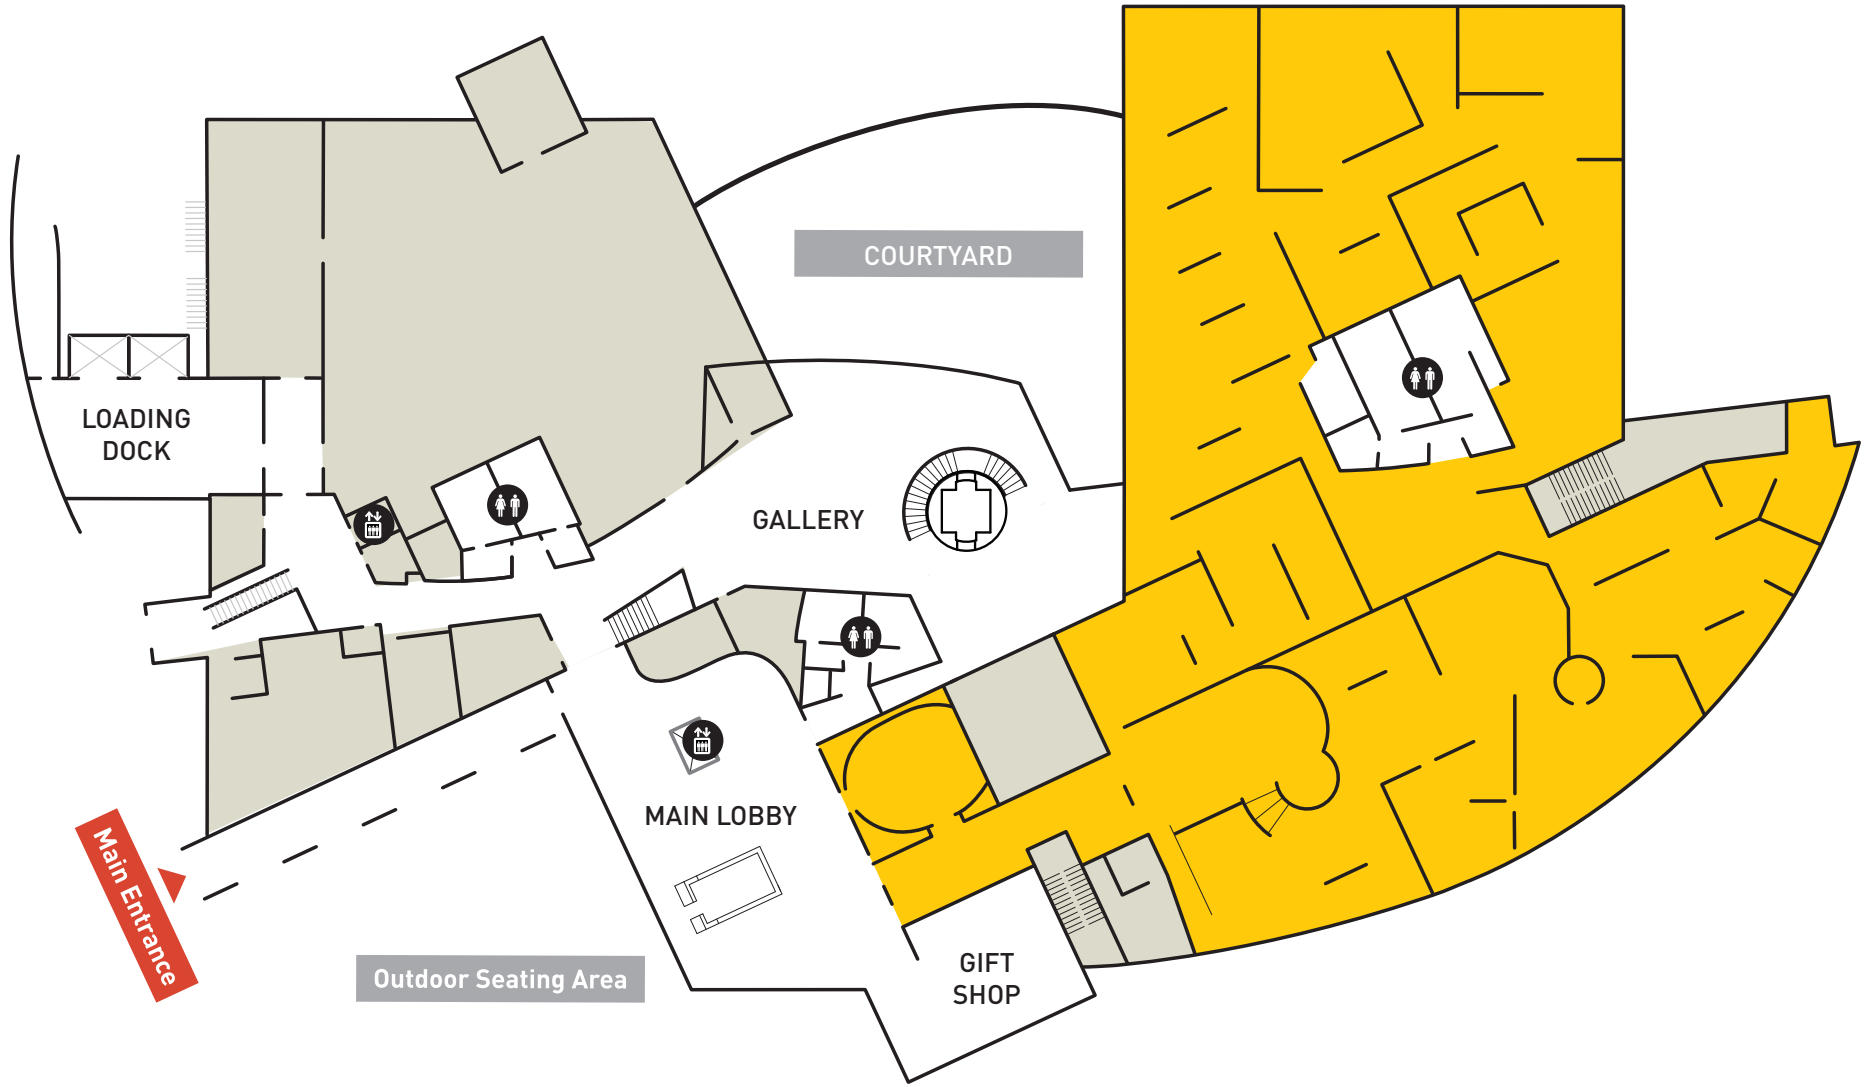

# COMMENCEMENT MAP

FIRST FLOOR

- Revolution exhibit
- Non-event space

1401 N Shoreline Blvd  
Mountain View, CA 94043

SECOND FLOOR

 Non-event space

1401 N Shoreline Blvd  
Mountain View, CA 94043